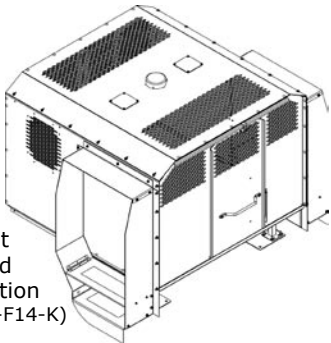

K9 Transport Systems for SUV's

SUV Kit
for Ford
Expedition
(KK-K9-F14-K)

SUV Kits include housing with one front sliding door, two side door tunnels, and aluminum fold down interior window guards and door panels.

- Small SUV kit measures 42" deep x 38" wide x 33" high (for Blazer, Trailblazer, Durango, and Explorer models)
- Large SUV kit measures 48" deep x 47" wide x 34" high (Slide-in center divider (KK-K9-DIVIDER-2) available on Large SUV units to create a two compartment unit for holding two K9's). Available for Tahoe, Yukon, Yukon XL, Expedition, and Excursion models.
- 32" Deep SUV kit available (32" deep x 47" wide x 34" high) for Tahoe, Yukon, Excursion, and Expedition
- Prisoner transport/K9 units. K9 space is on the driver side, prisoner space is on the passenger side.

With the dog's safety and comfort in mind, additional features are also available:

- Air circulation 4" fan (KK-K9-FAN)
- Emergency ventilation 12" fan (KK-K9-HA-FKT-I)
- Water container with stainless steel bowl & bracket (KK-K9-WATER)
- Remote door popper
- Heat sensor alarm

Vehicle Make & Model	Year	K-9 Kit Part Number	32" Deep K-9 Kit Part Number	PT/K-9 Kit Part Number
Chevrolet/GMC				
Impala	2006-2008	KK-K9-C19-K		
S-10 Blazer	1998-2003	KK-K9-C15-K		
Suburban/Yukon XL	2000-2008	KK-K9-C13-K	KK-K9-C13-K-32	KK-K9-C13-K-PT
Trailblazer (5 Passenger/short ONLY)	2002-2008	KK-K9-C16-K		
Yukon/Tahoe 4 Door	2000-2006	KK-K9-C14-K	KK-K9-C14-K-32	KK-K9-C14-K-PT
Yukon/Tahoe 4 Door	2007-2008	KK-K9-C20-K	KK-K9-C20-K-32	KK-K9-C20-K-PT
DaimlerChrysler				
Charger	2006-2008	KK-K9-D23-K		
Durango	1997-2003	KK-K9-D14-K		
Durango	2004-2008	KK-K9-D21-K		
Magnum	2005-2008	KK-K9-D22-K		
Ford				
Crown Victoria Sedan	1995-2008*	KK-K9-F7-K		
Crown Victoria Sedan with Fire Suppression Option	1998-2008	KK-K9-F7-K-FS		
Explorer 4 Door	2002-2007	KK-K9-F13-K		
Expedition	2003-2008	KK-K9-F14-K	KK-K9-F14-K-32	KK-K9-F14-K-PT
Excursion	2000-2006	KK-K9-F12-K	KK-K9-F12-K-32	

HAVIS-SHIELDS POLICE CANINE TRANSPORT KITS are a single-compartment module with aluminum side door panels, WGI series interior hinged window guards, rubber matting and dome light with switch. They must be assembled in the vehicle. Installation is quick and easy.

*Notes: Available for 2005 to 2006 Crown Victoria without fire suppression option- must specify when ordering

Call Today for Quick Delivery 1-800-524-9900 or visit www.havis.com